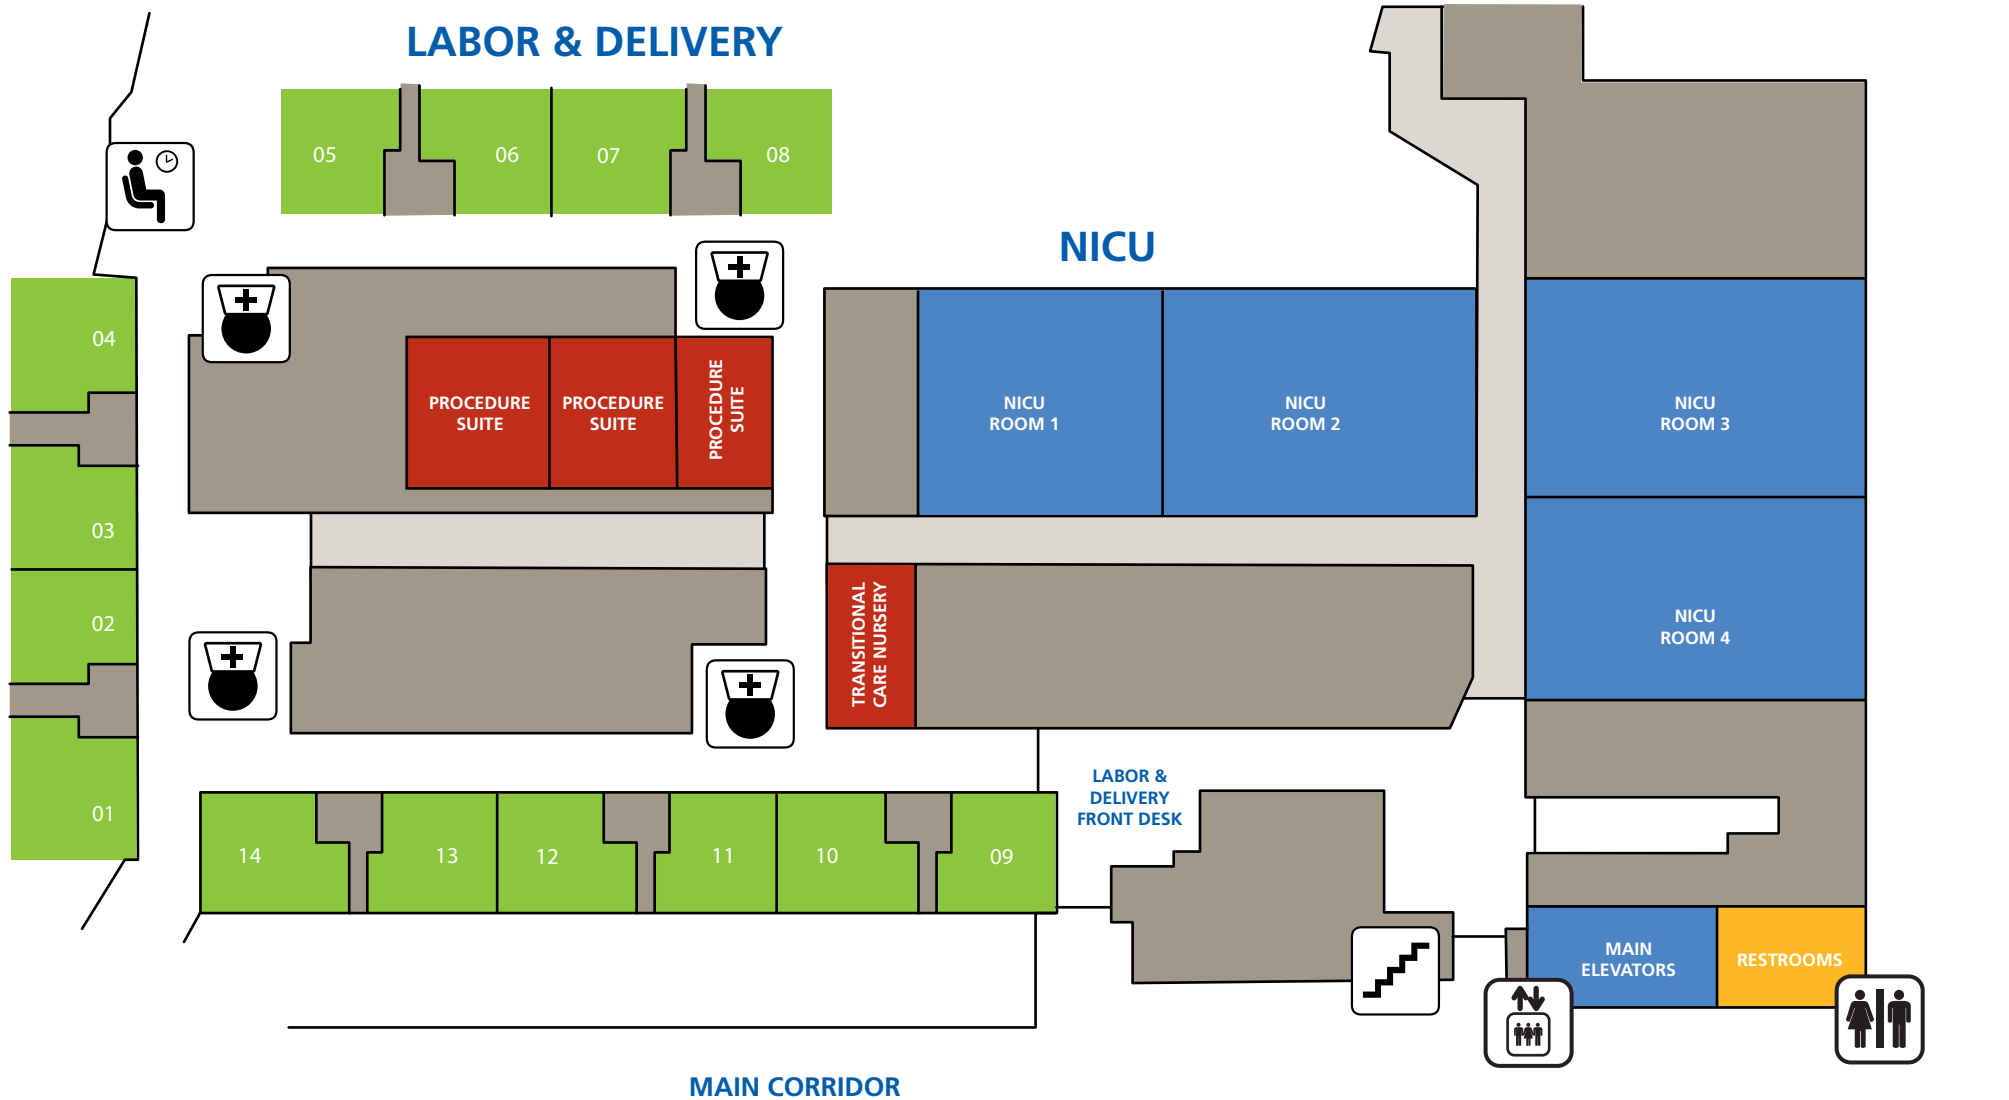

MCKAY-DEE HOSPITAL WOMEN & CHILDREN'S SERVICES MAP

-  NURSE STATION
-  STAIRS
-  ELEVATOR
-  RESTROOMS
-  WAITING AREA
-  PATIENT ROOMS
-  PROCEDURE SUITE
-  RESTROOMS
-  NICU ROOMS
-  CLINICAL AREAS