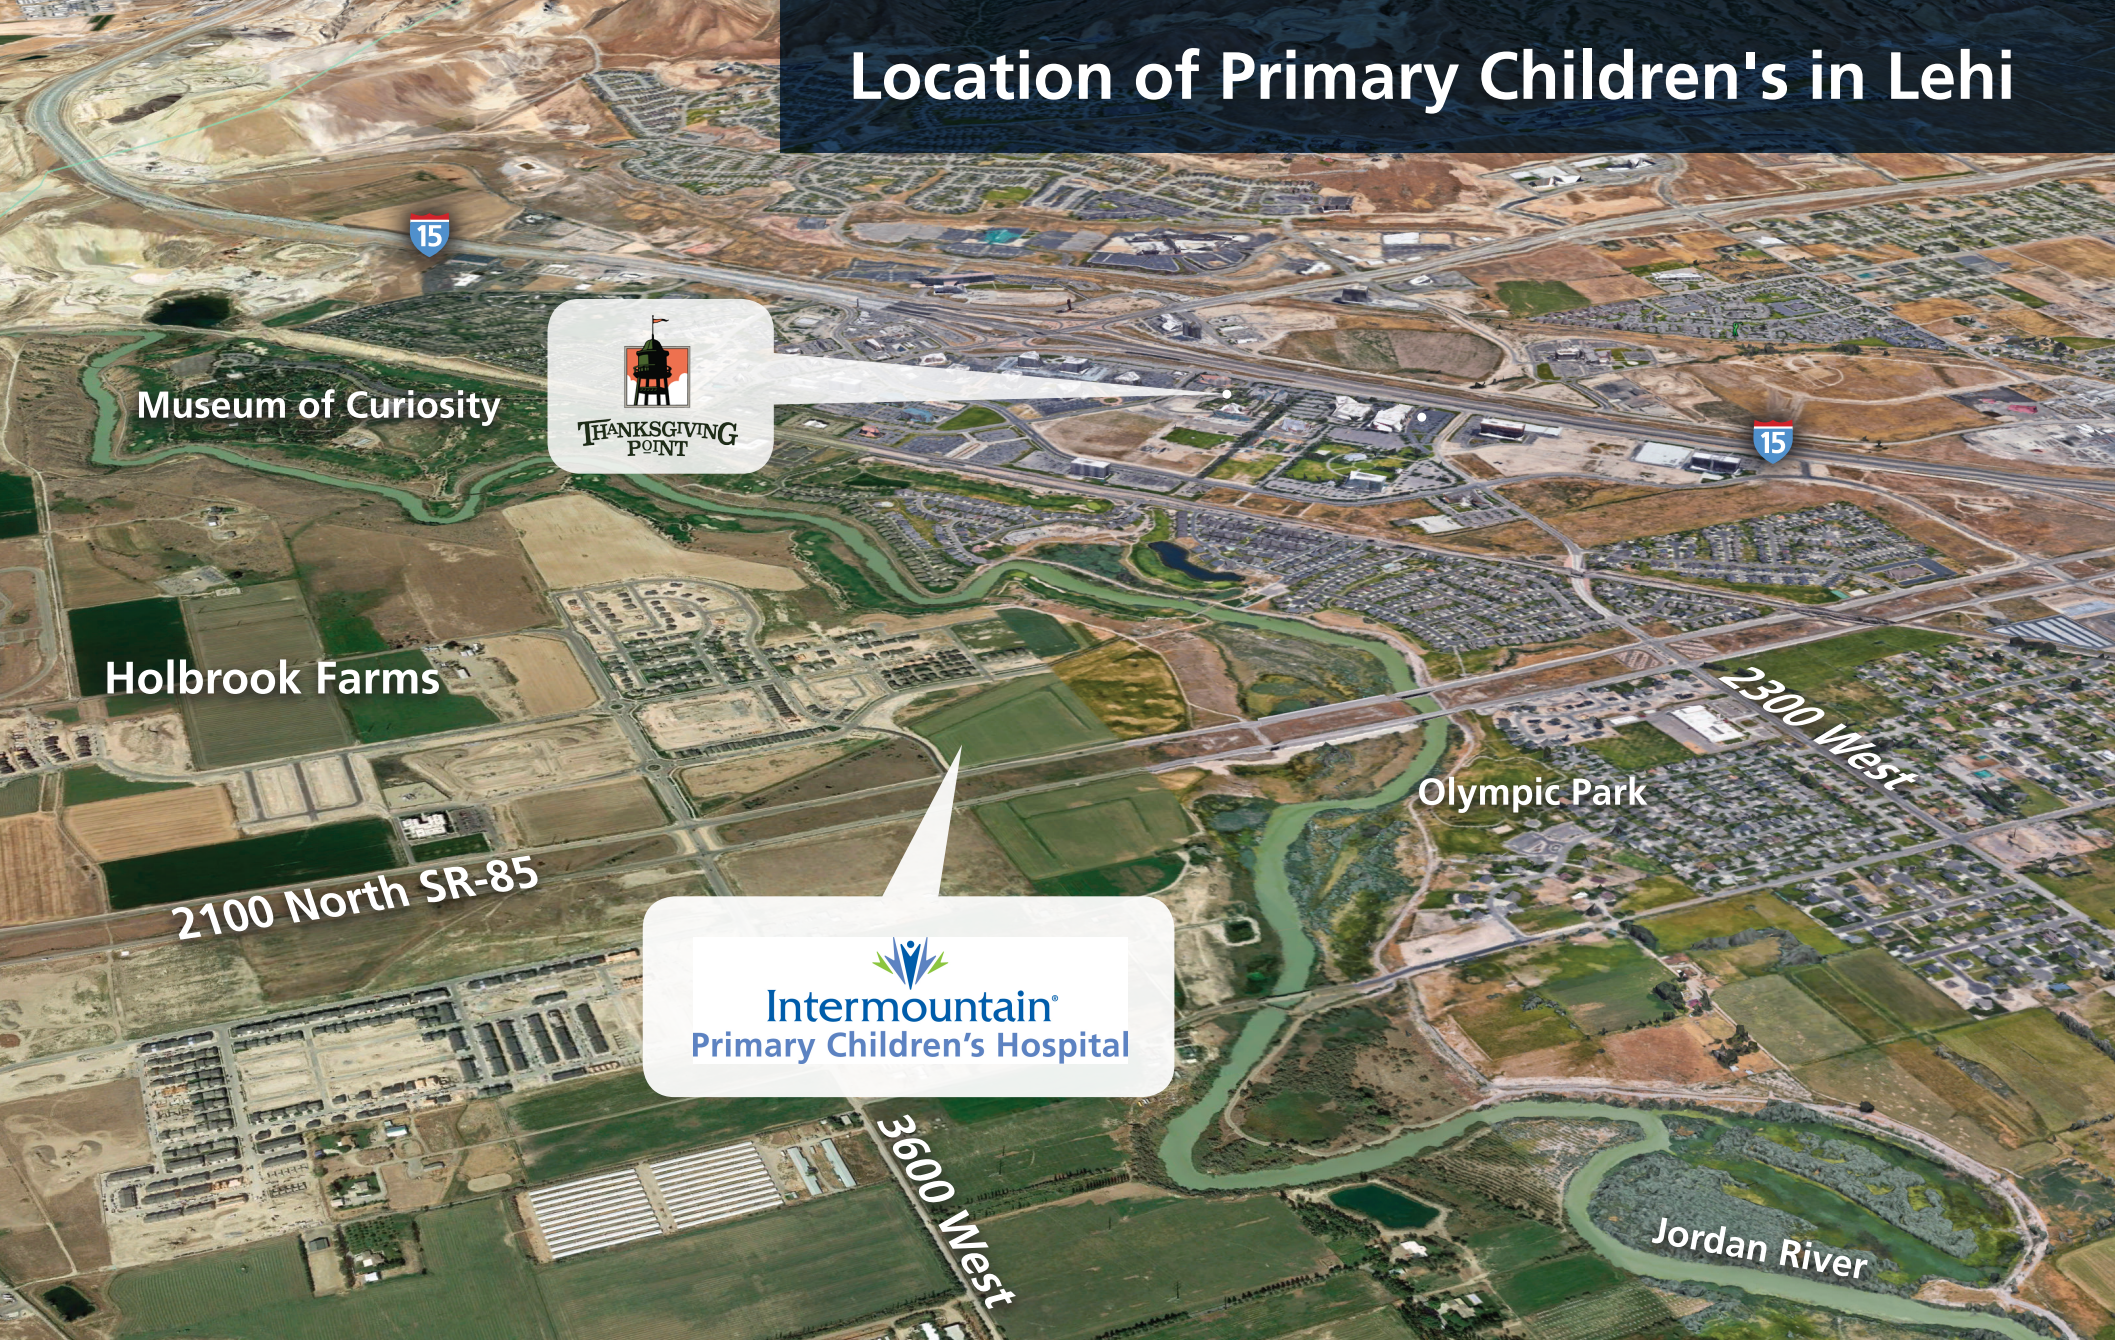

# Location of Primary Children's in Lehi

Museum of Curiosity

Holbrook Farms

Olympic Park

2100 North SR-85

2300 West

  
Intermountain®  
Primary Children's Hospital

3600 West

Jordan River

- The hospital will be located on the Larry H. and Gail Miller Family Campus at 2250 N Miller Campus Drive (Approx. 3300 W, 2100 N) in Lehi, Utah