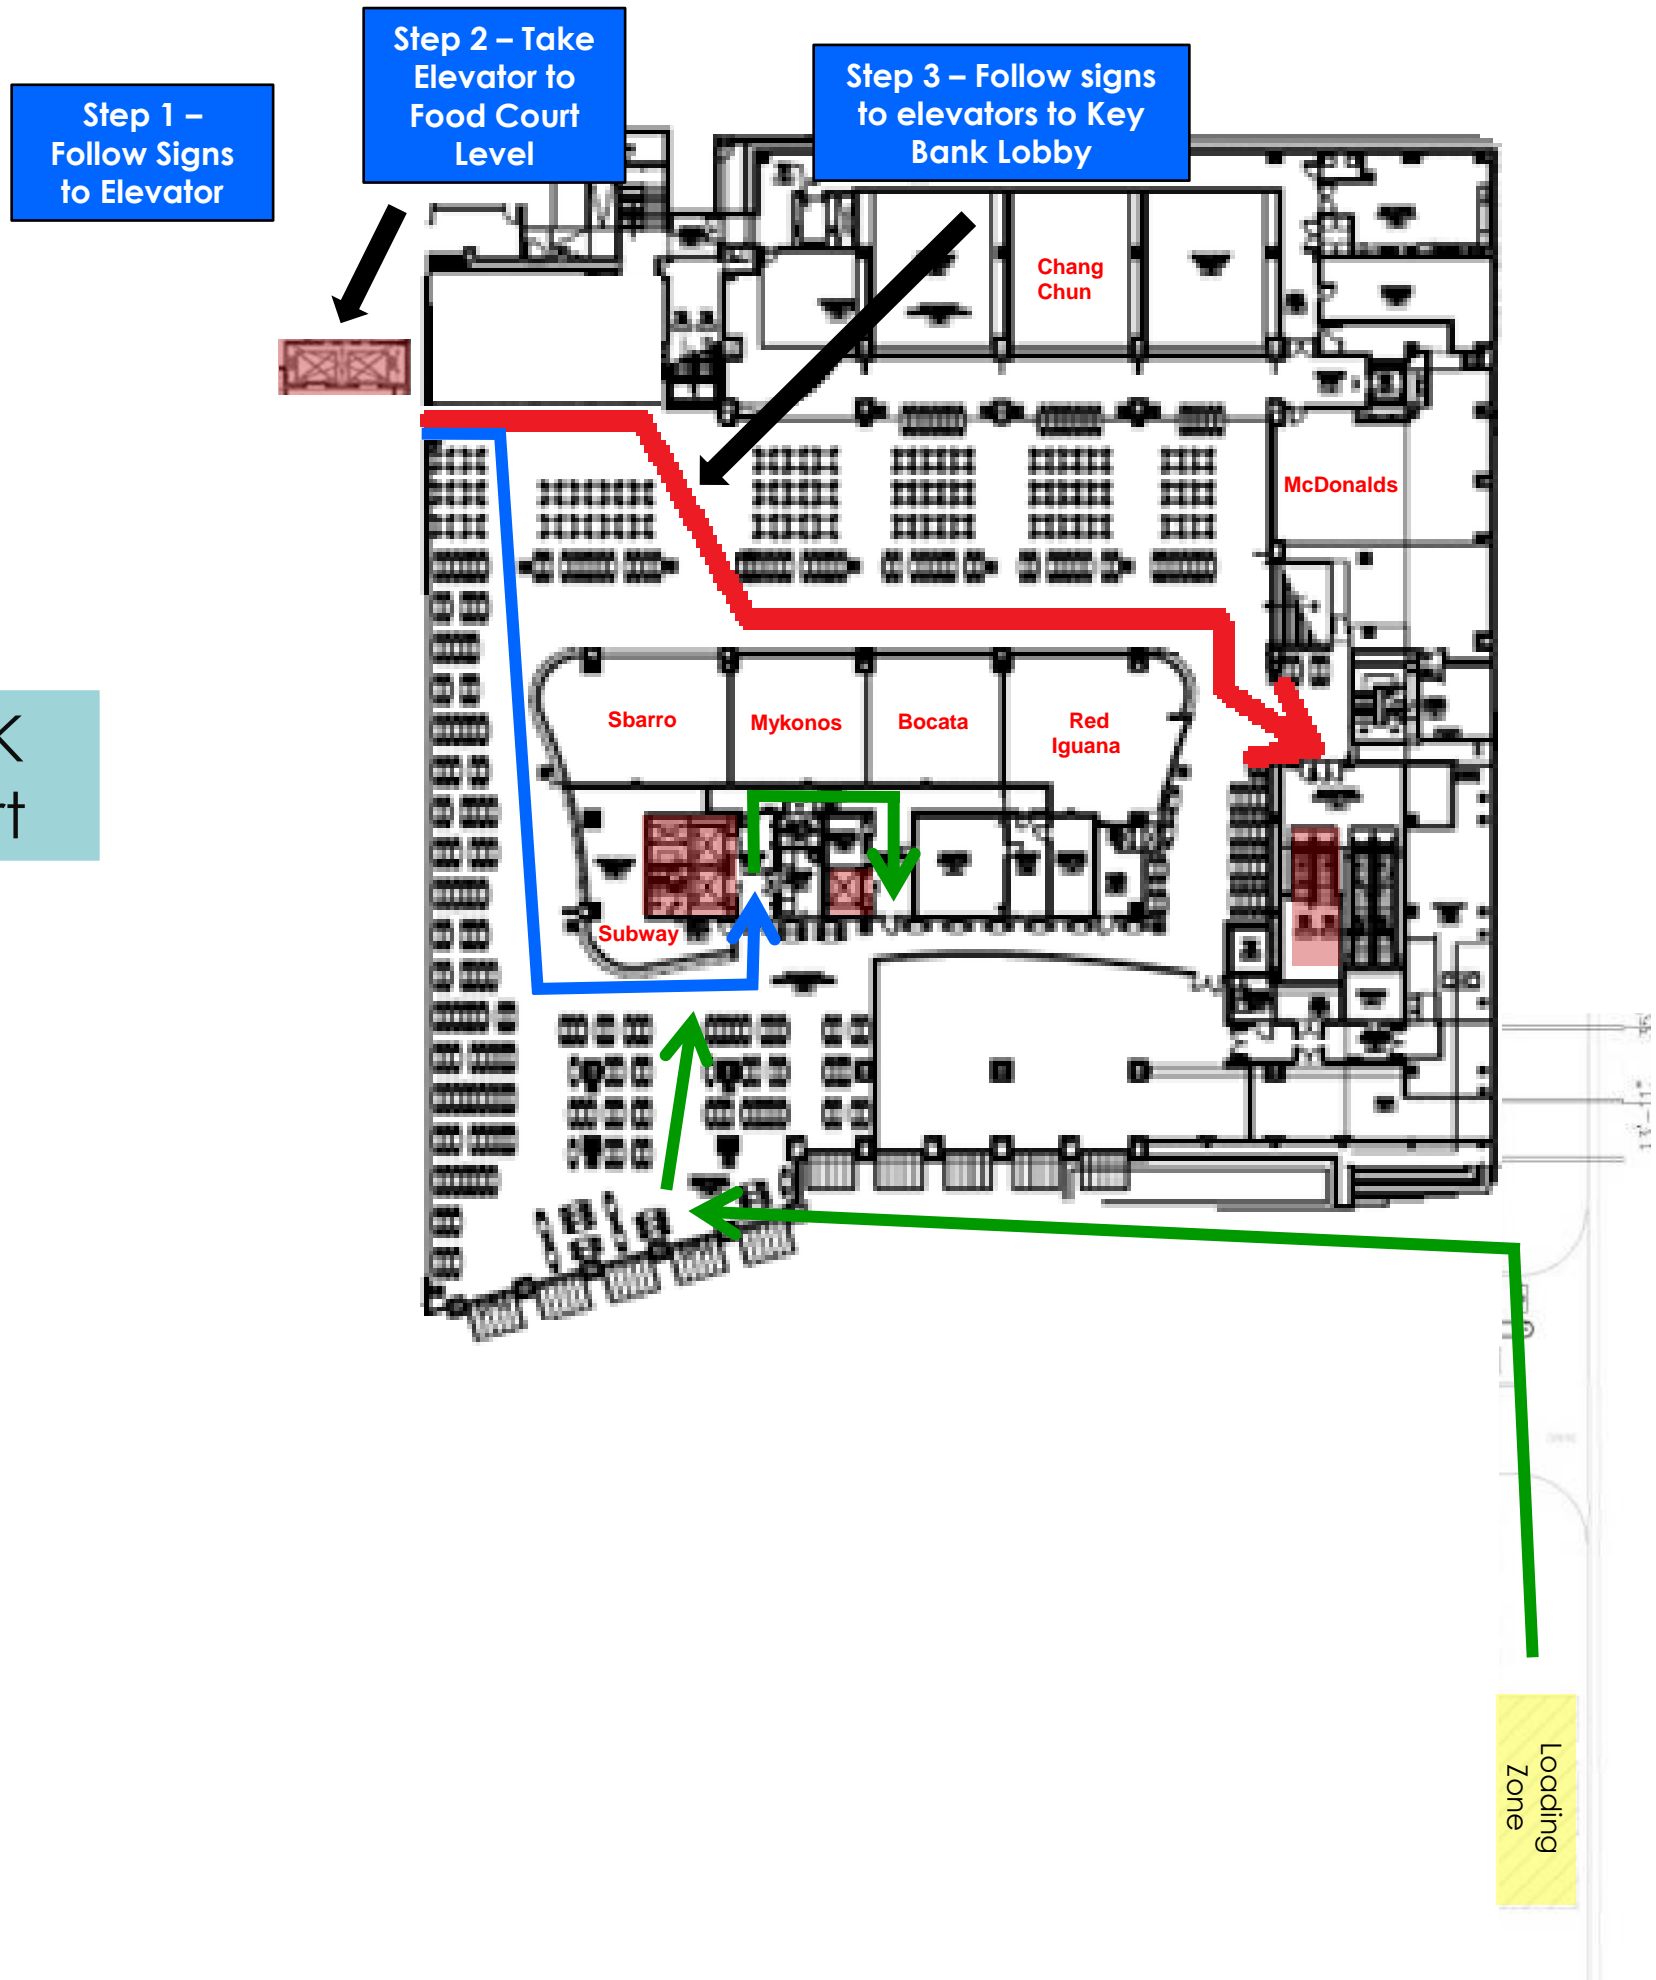

CITY CREEK Food Court

KEY BANK TOWER  
(Above Food Court)

Routes through food court  
Delivery Route

Loading Zone

**CITY CREEK EAST  
Parking Garage  
Level P1**

CITY CREEK EAST  
Parking Garage  
Level P2

CITY CREEK EAST  
Parking Garage  
Level P4