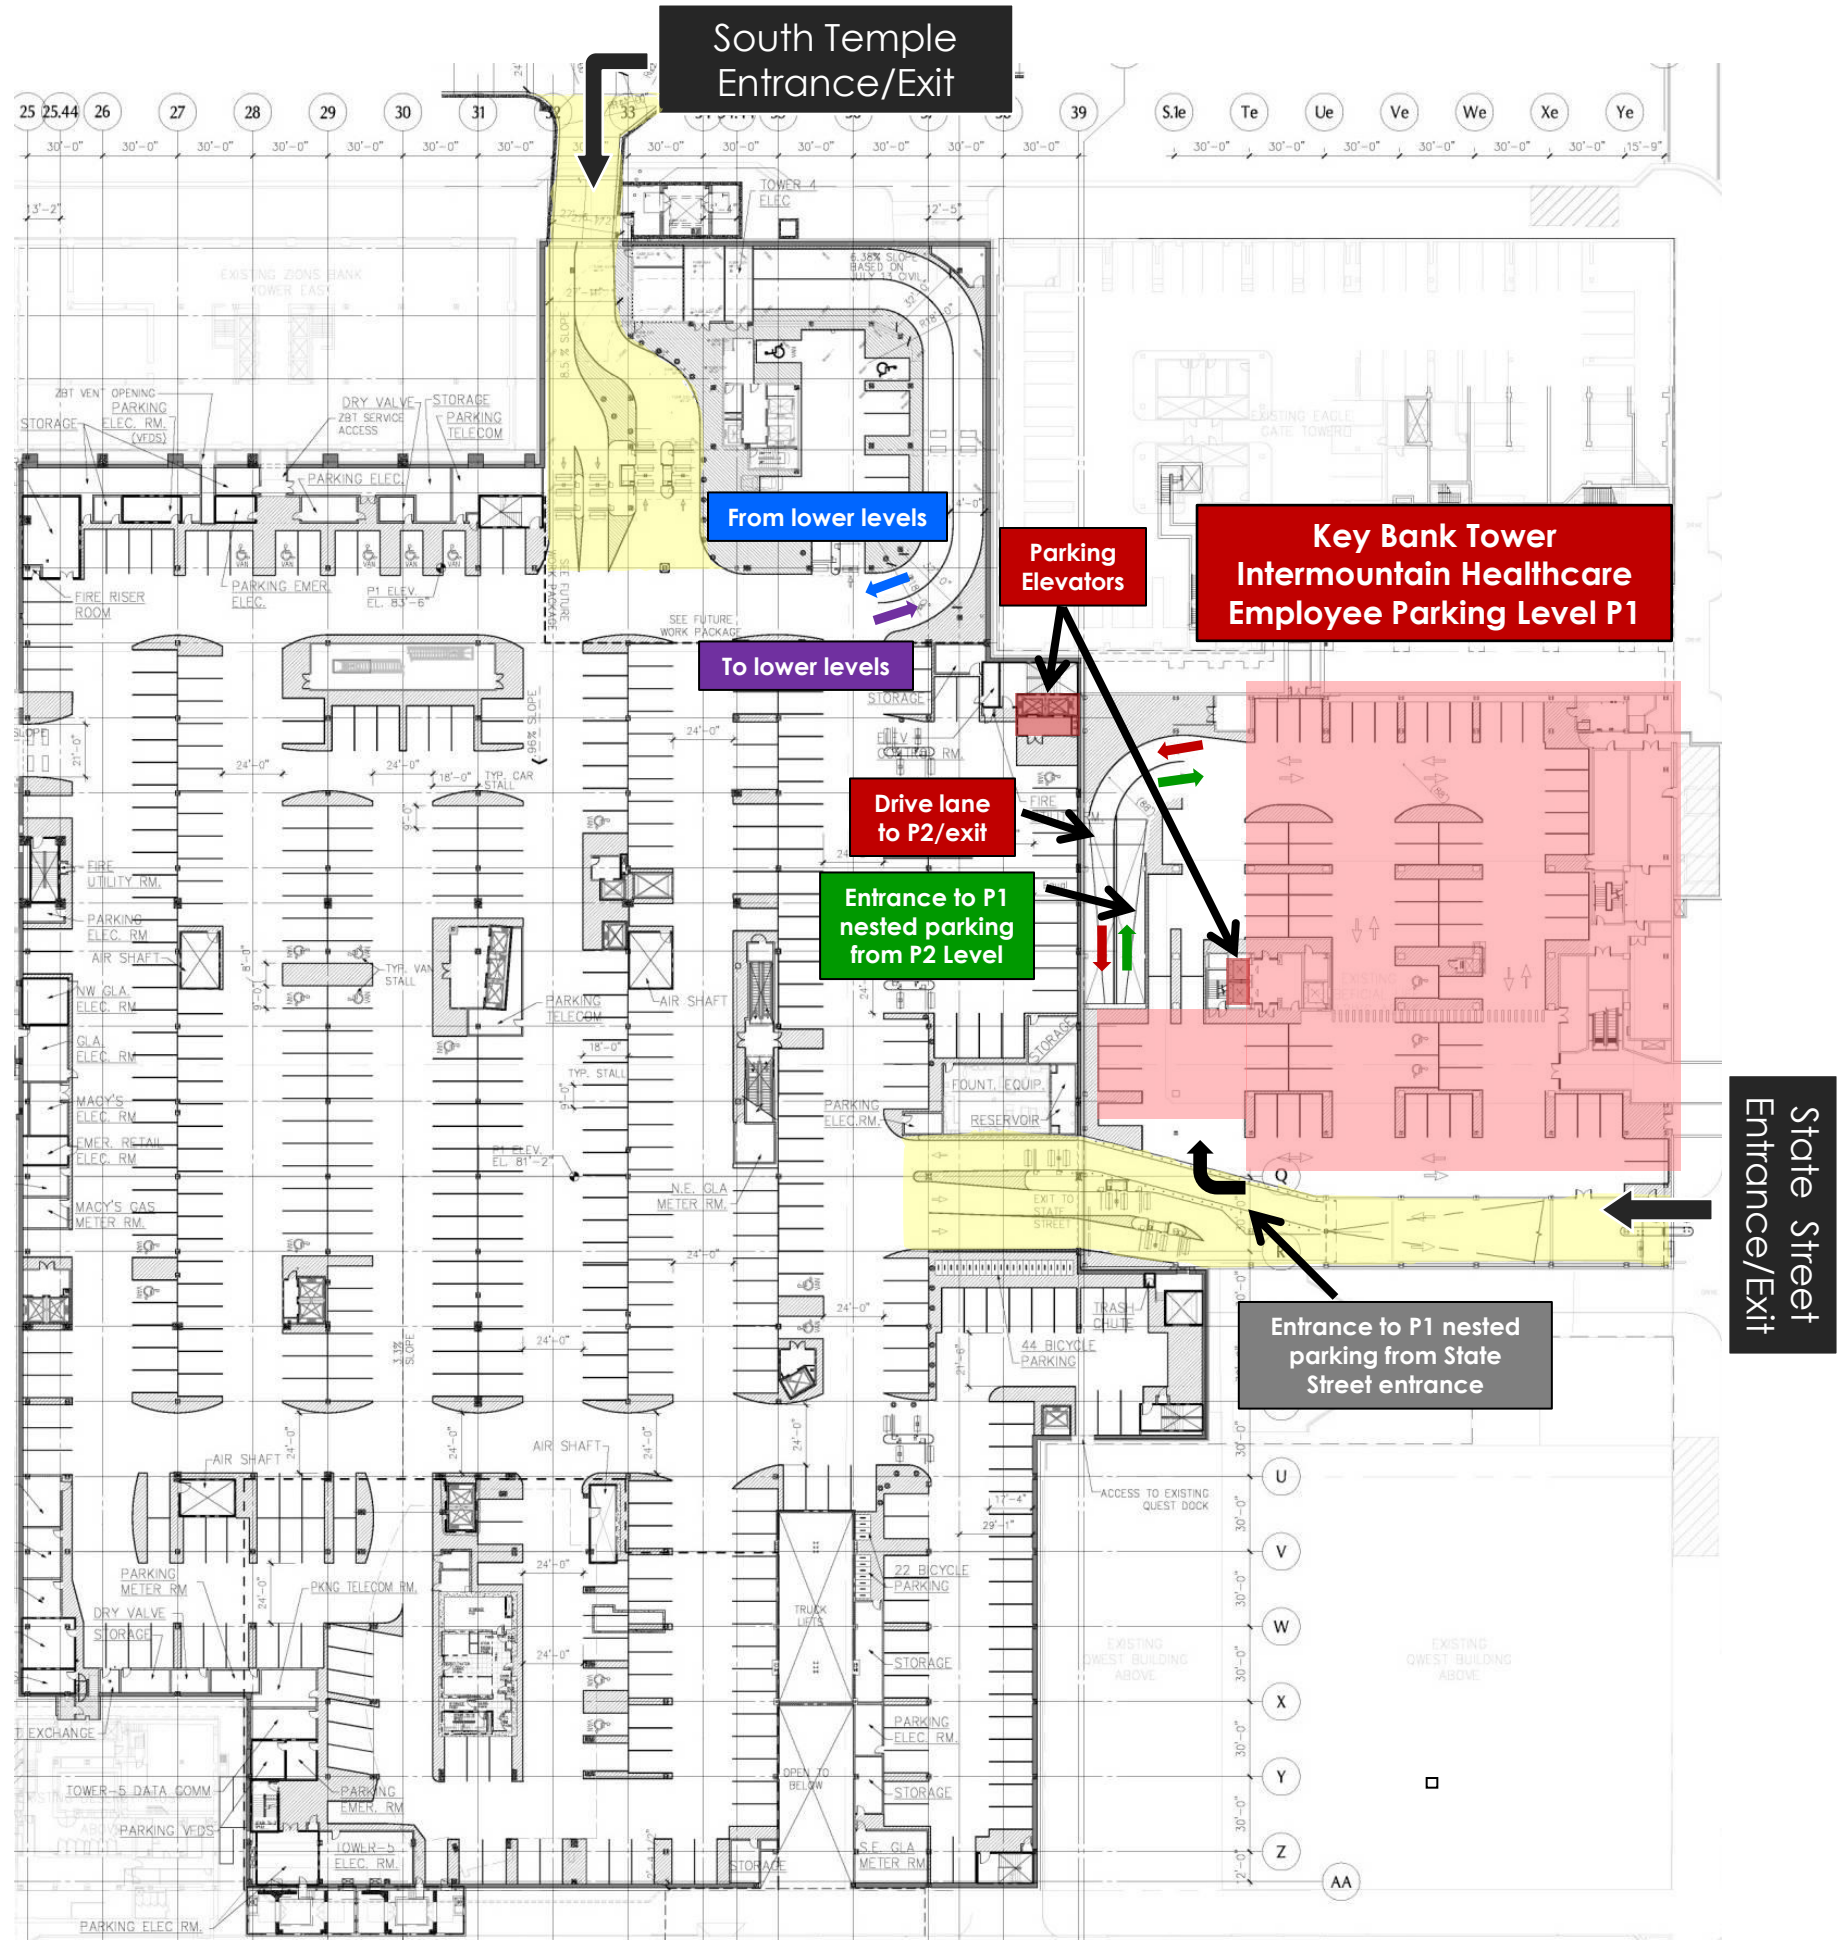

CITY CREEK Food Court

KEY BANK TOWER  
(Above Food Court)

Routes through food court  
Delivery Route

Loading Zone

**CITY CREEK EAST  
Parking Garage  
Level P1**

CITY CREEK EAST  
Parking Garage  
Level P2

CITY CREEK EAST  
Parking Garage  
Level P4