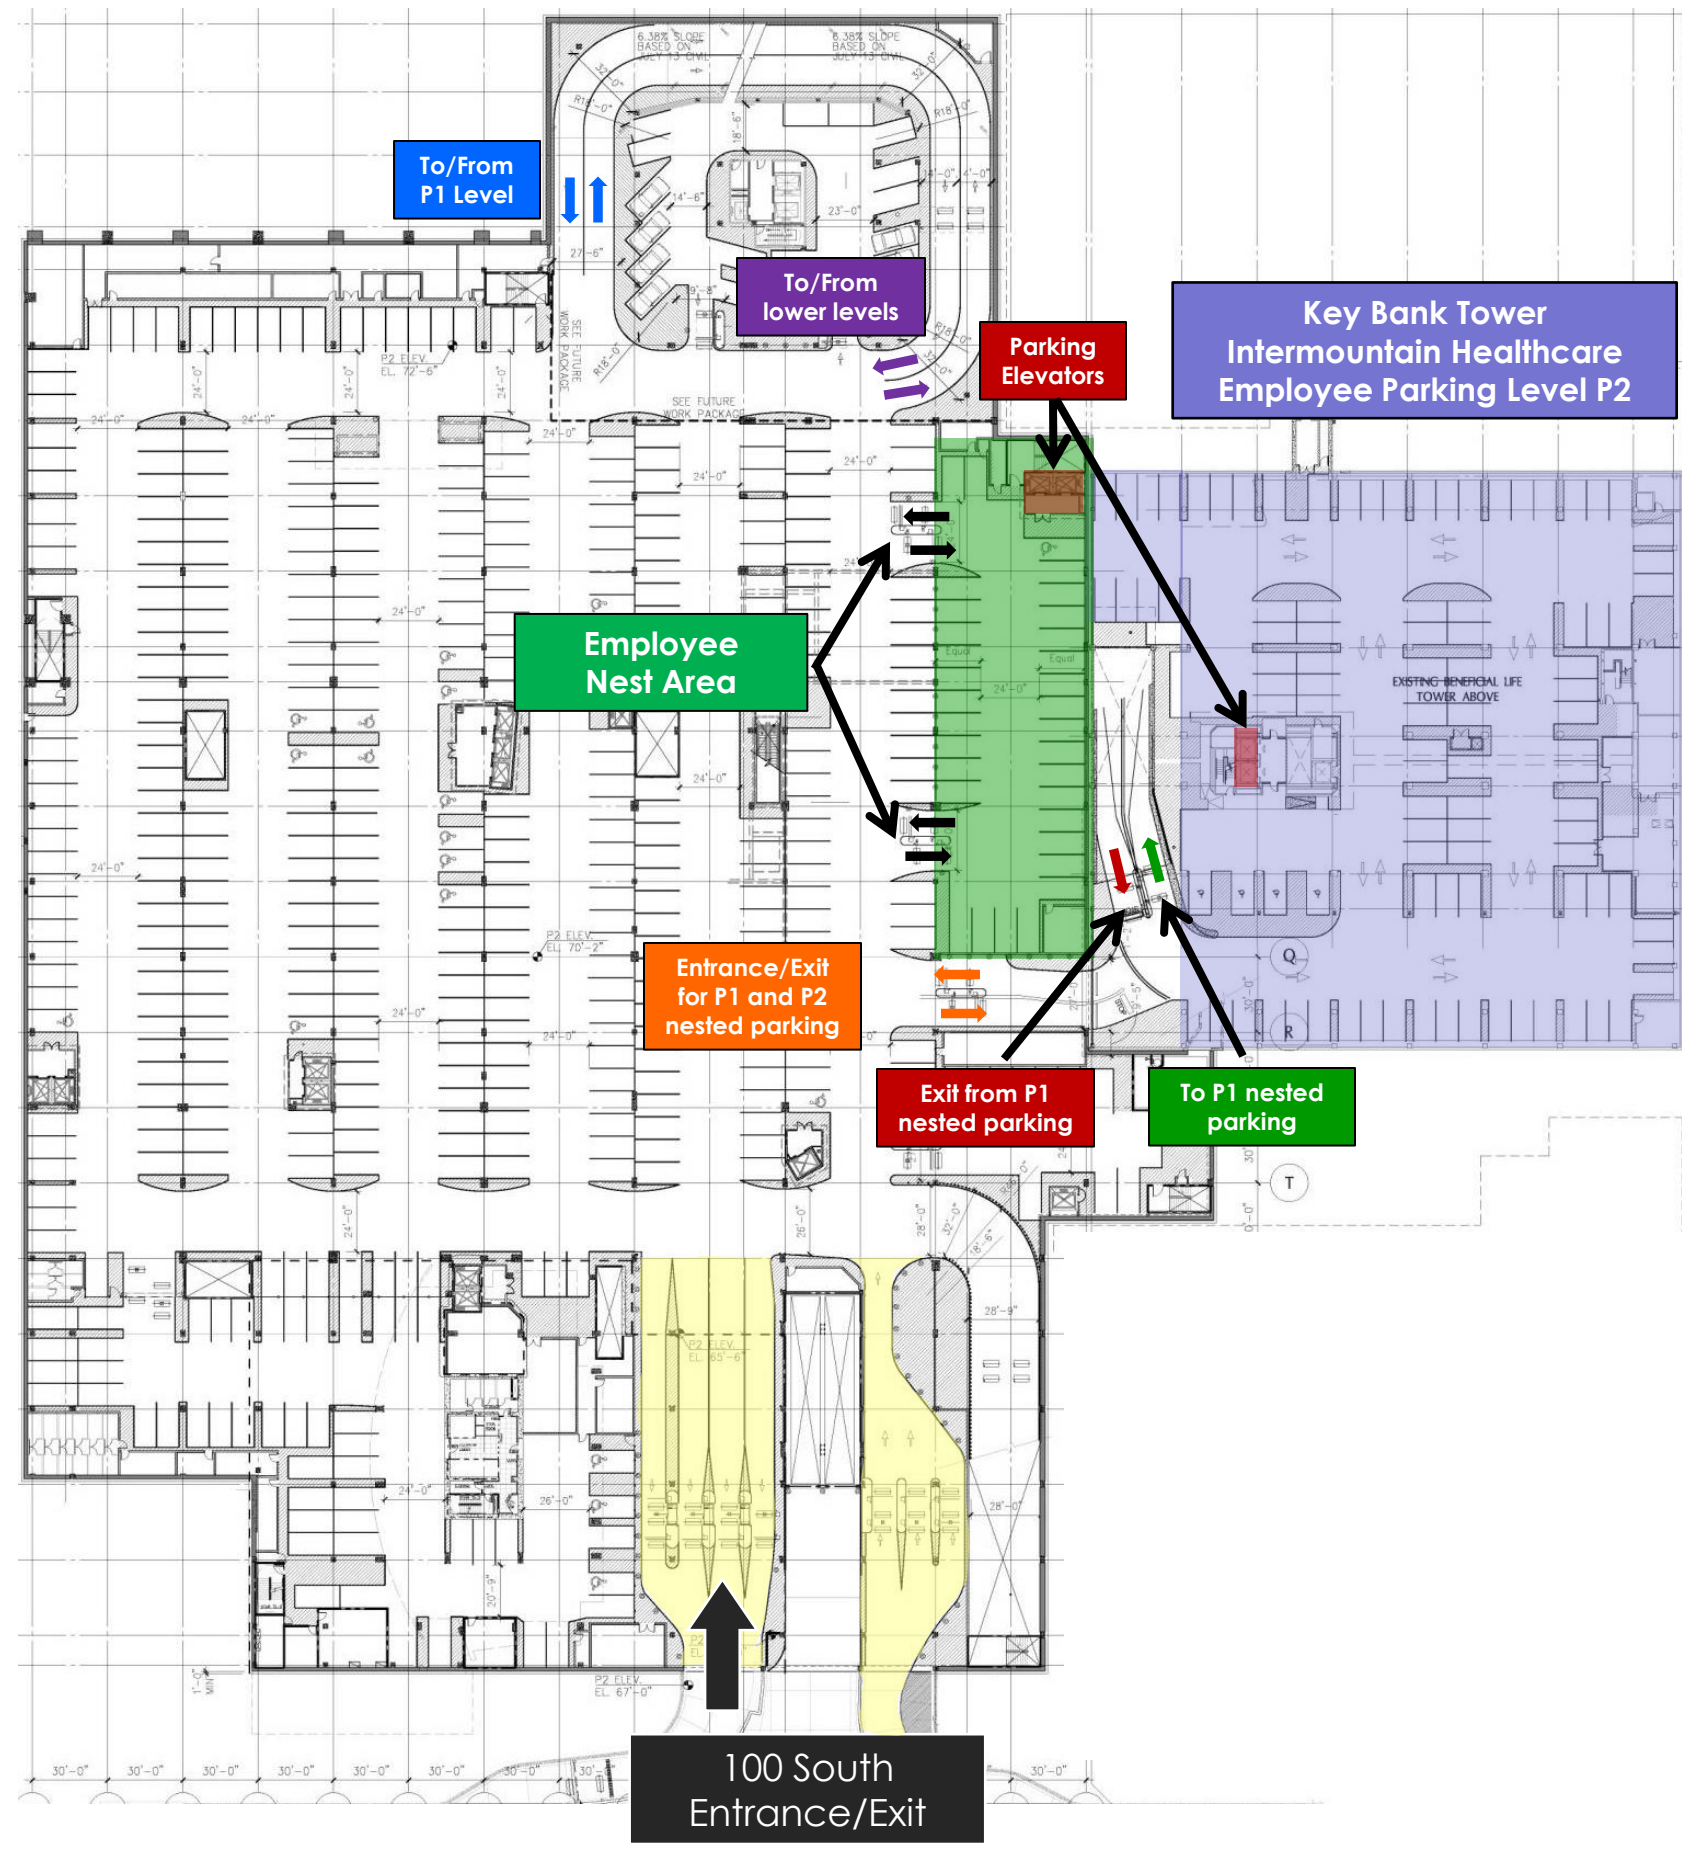

CITY CREEK Food Court

KEY BANK TOWER  
(Above Food Court)

Routes through food court  
Delivery Route

Loading Zone

**CITY CREEK EAST  
Parking Garage  
Level P1**

CITY CREEK EAST  
Parking Garage  
Level P2

CITY CREEK EAST  
Parking Garage  
Level P4